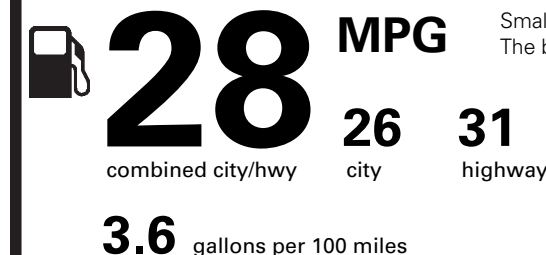

PRICE INFORMATION

BASE PRICE	\$28,605.00
TOTAL OPTIONS/OTHER	2,845.00
TOTAL VEHICLE & OPTIONS/OTHER	31,450.00
DESTINATION & DELIVERY	1,245.00

EPA DOT

Fuel Economy and Environment

Gasoline Vehicle

Fuel Economy

Small SUVs range from 16 to 120 MPG. The best vehicle rates 136 MPGe.

You save
\$250

in fuel costs over 5 years compared to the average new vehicle.

Annual fuel cost

\$1,450

Fuel Economy & Greenhouse Gas Rating (tailpipe only)